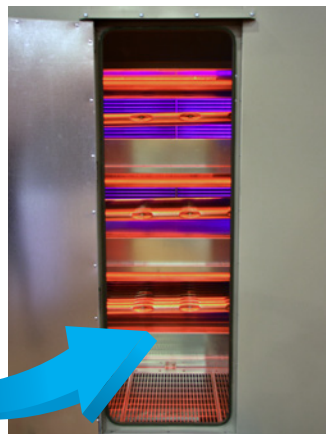

Skyline® outdoor air handlers optimized with gas heat

20:1 turndown, rack-mounted gas heat furnace and service vestibule

Minimize energy consumption for building applications while maximizing occupant comfort levels

900-65,000 cfm
Up to 4,800,000 BtuH

Walk-in service vestibule

Gas heat furnace benefits

Low air-side pressure drops keep fan energy consumption at a minimum

Single point gas connection provides fast and easy installation